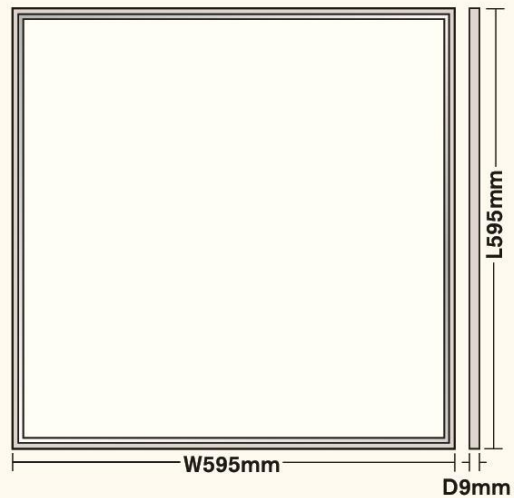

The Quadro Series

...Taking you forward

The Quadro (SLM) is a 36w LED panel which includes a flicker free driver and comes in a white finish.

Applications – Education, Commercial Office, Hotel & Hospitality and more.

Specification

LED:	180pcs of 4014
Material:	Aluminium and polypropylene diffuser
Lumen Output:	3240lm
Guarantee:	5 Years
Life Expectancy:	50,000 Hours
Working Temperature:	-10°C - 50°C
Power Factor:	0.9
Beam Angle:	120°
CRI:	80 Ra

3000K	595 x 595 x 9
4000K	595 x 595 x 9
6000K	595 x 595 x 9
36W LED DRIVER	115 x 41 x 28