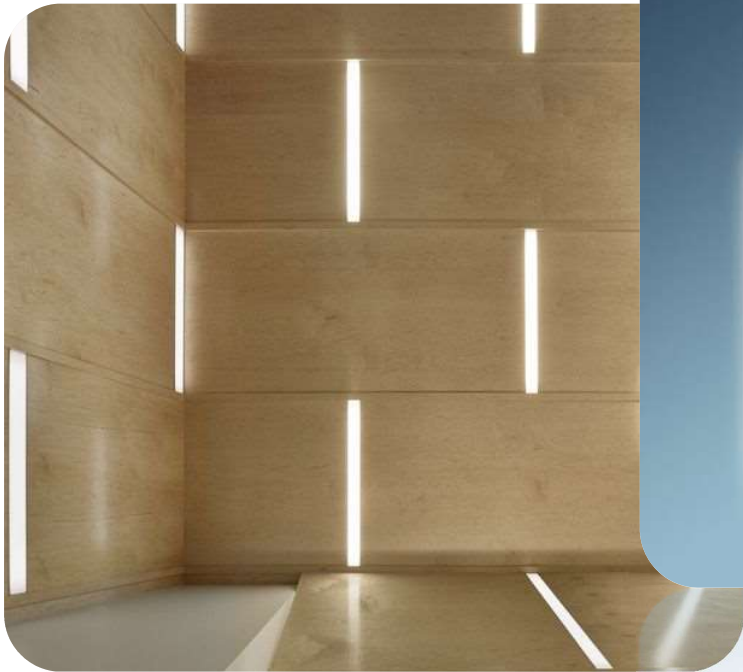

The Stretto Series

...Taking you forward

PACKAGED LIGHTING SOLUTIONS

Packaged Lighting Solutions Ltd – The Pinnacle, 160 Midsummer Boulevard, Milton Keynes MK9 1FF

Low profile linear LED fitting in a choice of popular lengths and wattages. Functional, decorative and discreet.

Specification

LED: 86-360pcs SMD 2835 LED
Material: Aluminium
Lumen Output: 1700-6600lm
Colour Temperature: 4000K / 6000K

Life Expectancy: 50,000 Hours
Working Temp: -20°C - 45°C
Power Factor: 0.9
Beam Angle: 150°
CRI: >80