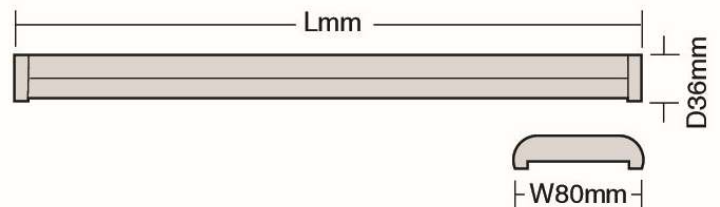

The Stretto Series

...Taking you forward

PACKAGED LIGHTING SOLUTIONS

Packaged Lighting Solutions Ltd – The Pinnacle, 160 Midsummer Boulevard, Milton Keynes MK9 1FF

Low profile linear LED fitting in a choice of popular lengths and wattages. Functional, decorative and discreet.

Specification

LED: 86-360pcs SMD 2835 LED
Material: Aluminium
Lumen Output: 1700-6600lm
Colour Temperature: 4000K / 6000K

Life Expectancy: 50,000 Hours
Working Temp: -20°C - 45°C
Power Factor: 0.9
Beam Angle: 150°
CRI: >80

Extra Information: There is no emergency conversion for this range.

	WATTAGE	COLOUR TEMPERATURE	LUMEN OUTPUT	DIMENSIONS (L x W x D mm)
	20W	4000K	1700lm	580 x 80 x 36
	20W	6000K	1750lm	580 x 80 x 36
	40W	4000K	3500lm	1190 x 80 x 36
	40W	6000K	3600lm	1190 x 80 x 36
	60W	4000K	5100lm	1480 x 80 x 36
	60W	6000K	5300lm	1480 x 80 x 36
	75W	4000K	6600lm	1780 x 80 x 36
	75W	6000K	6500lm	1780 x 80 x 36