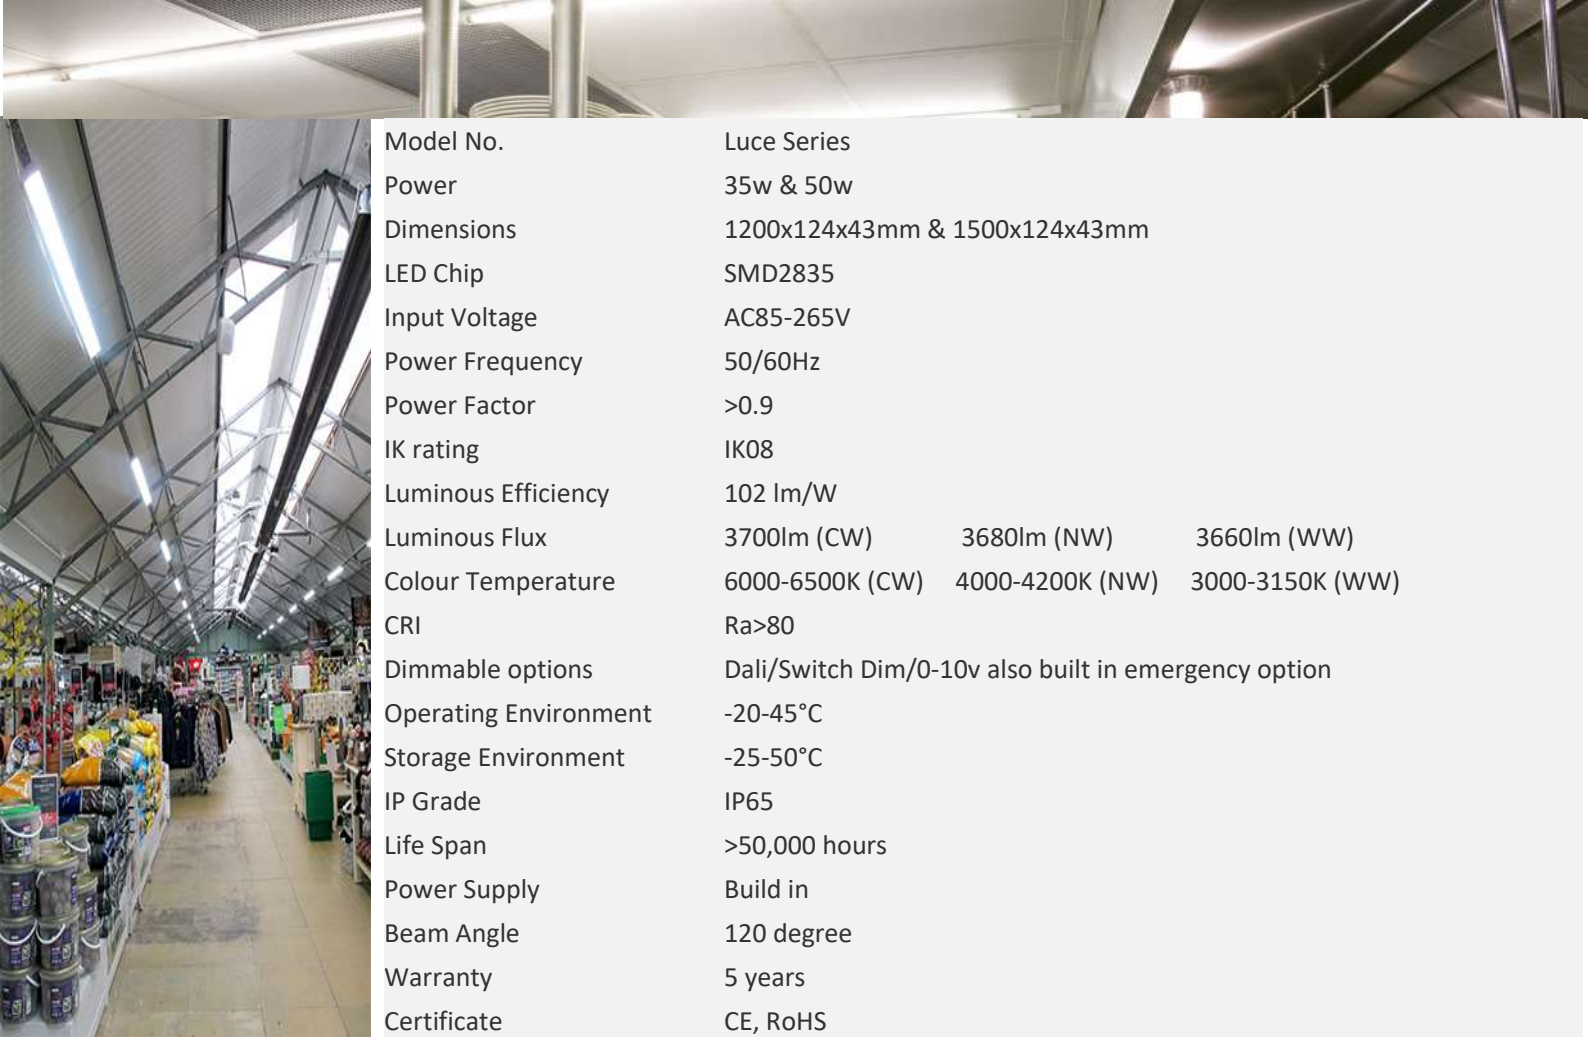

The Luce Series

...Taking you forward

Model No.	Luce Series		
Power	35w & 50w		
Dimensions	1200x124x43mm & 1500x124x43mm		
LED Chip	SMD2835		
Input Voltage	AC85-265V		
Power Frequency	50/60Hz		
Power Factor	>0.9		
IK rating	IK08		
Luminous Efficiency	102 lm/W		
Luminous Flux	3700lm (CW)	3680lm (NW)	3660lm (WW)
Colour Temperature	6000-6500K (CW)	4000-4200K (NW)	3000-3150K (WW)
CRI	Ra>80		
Dimmable options	Dali/Switch Dim/0-10v also built in emergency option		
Operating Environment	-20-45°C		
Storage Environment	-25-50°C		
IP Grade	IP65		
Life Span	>50,000 hours		
Power Supply	Build in		
Beam Angle	120 degree		
Warranty	5 years		
Certificate	CE, RoHS		