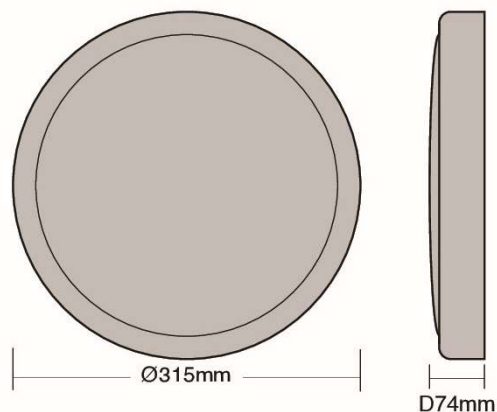

### Specification

**Voltage:** 220-240V  
**Output Wattage:** 14W  
**Lamp:** 64pcs of 2835 SMD LED  
**Colour Temp.:** 4000K  
**Lumen Output:** 1150lm  
**Beam Angle:** 120°  
**Ra:** >82  
**Life Expectancy:** 30,000 Hours

**IP Rating:** IP54  
**Material:** Polycarbonate body & diffuser  
**Working Temp:** -15°C - 50°C  
**Extra Info:** Please note a small amount of light is projected backwards for aesthetic purposes; this creates a halo effect on the mounting surface.

	WATTAGE	EMERGENCY	MICROWAVE SENSOR	CORRIDOR FUNCTION	COLOUR TEMP	DIMENSIONS (Ø x D mm)
14LED	14W	NO	NO	NO	4000k	315 x 74mm
14LEDE	14W	YES	NO	NO	4000k	315 x 74mm
14LEDMS	14W	NO	YES	NO	4000k	315 x 74mm
14LEDEMS	14W	YES	YES	NO	4000k	315 x 74mm
14LEDMSCF	14W	NO	YES	YES	4000k	315 x 74mm
14LEDEMSCF	14W	YES	YES	YES	4000k	315 x 74mm
14CT	CHROME TRIM FOR SLIMLINE POLO BULKHEADS					