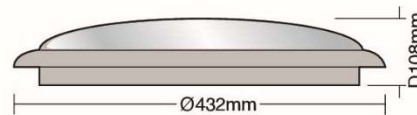

Provided with a choice of premium opal or prismatic shatterproof polycarbonate diffusers. The fittings are manufactured with a range of differing sized spun aluminium bases available in a variety of colour options.

Specification

Voltage: 220V-240V
Output Wattage: 22W LED
Lamp: 264 SMD LEDs
Lumen Output: 1680lm / 122lm in emergency mode / 180lm in Corridor Function mode
Life Expectancy: 20,000 hours

IP Rating: IP20
Material: Diffuser: polycarbonate
 Base: powder coated steel
Colour: White /chrome trim & opal diffuser
Working Temp: -15°C - 55°C
Dimensions: 432 x 108mm
Extra Info: 3 hr emergency back-up available, electronic driver.
 When the sensor detects movement, the light will operate at 100%.
 When the sensor does not detect any movement, it will dim down to 10% of normal output.
 The Corridor Function will not work in whilst in emergency mode.